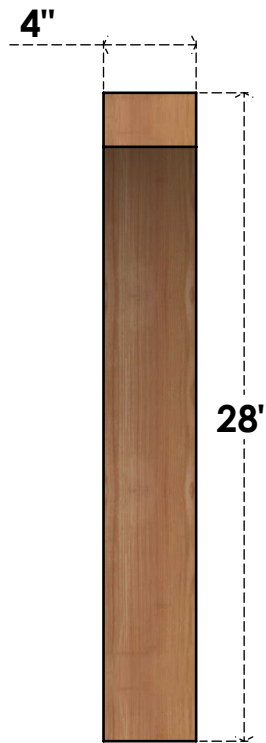

# BRC04X22X28THR00RWR

4"W X 22"D X 28"H THORTON ROUGH SAWN BRACE, WESTERN RED CEDAR

**SIDE**

**FRONT**

EKENA MILLWORK  
 2300 WEST MAIN ST.  
 CLARKSVILLE, TX 75426  
 TOLL FREE: 866-607-0453  
 WWW.EKENAMILLWORK.COM

**NOTES**

1. INSTALLATION TO BE COMPLETED IN ACCORDANCE WITH MANUFACTURER'S SPECIFICATIONS.
2. DRAWING MAY NOT BE TO SCALE
3. THIS DRAWING IS INTENDED FOR DESIGN AND PLANNING PURPOSES ONLY.
4. ALL INFORMATION CONTAINED HEREIN WAS CURRENT AT THE TIME OF DEVELOPMENT BUT MUST BE REVIEWED AND APPROVED BY THE PRODUCT MANUFACTURER TO BE CONSIDERED ACCURATE.
5. PRODUCTS ARE NOT KILN DRIED. THIS ITEM IS UNIQUE AND WILL CONTAIN THE NATURAL VARIATIONS THAT THE WOOD SPECIES OFFERS. THIS MAY RESULT IN VARIATIONS UP TO 1/4"