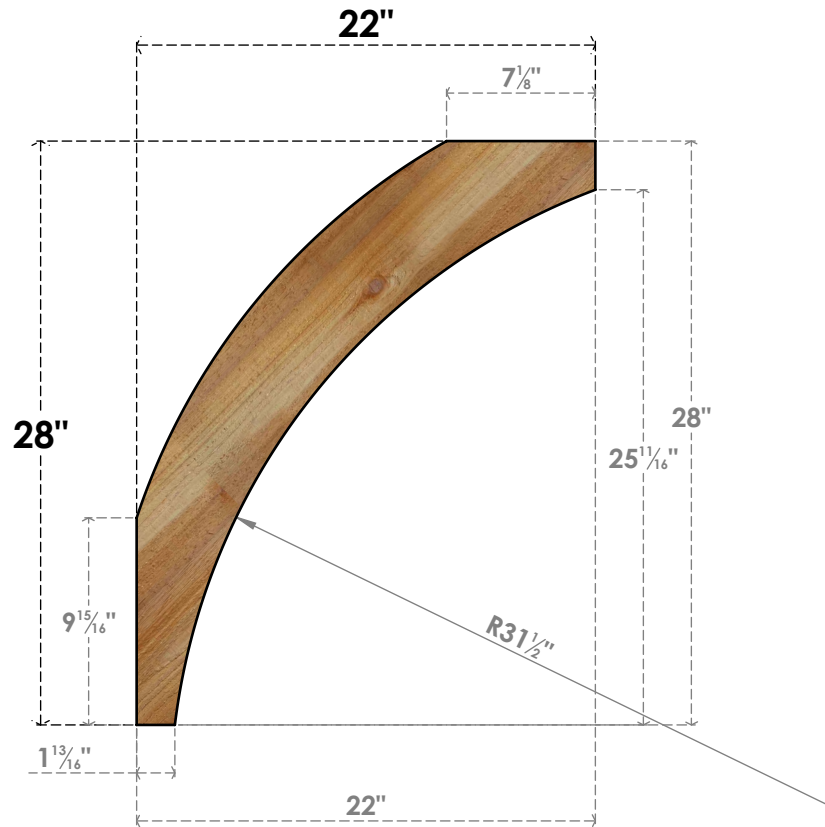

# BRC04X22X28THR00RWR

4"W X 22"D X 28"H THORTON ROUGH SAWN BRACE, WESTERN RED CEDAR

**SIDE**

**FRONT**

EKENA MILLWORK  
 2300 WEST MAIN ST.  
 CLARKSVILLE, TX 75426  
 TOLL FREE: 866-607-0453  
 WWW.EKENAMILLWORK.COM